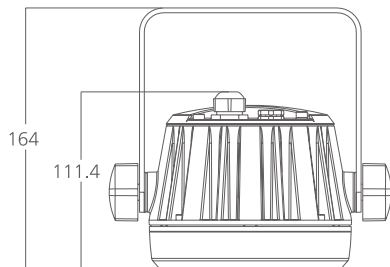

# Flood light SARGA

DMX  
512

RDM

IP66  
OUTDOOR RATED

white grey black

**356 164**  
LED Power **25 W** ColourTemp **RGBL** Luminous **840 lm**

**356 165**  
LED Power **25 W** ColourTemp **RGBA** Luminous **750 lm**

**356 166**  
LED Power **25 W** ColourTemp **RGBW** Luminous **800 lm**