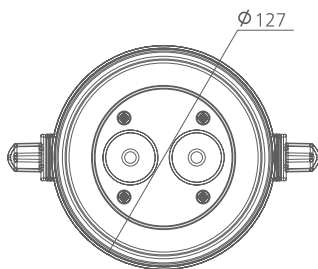

# Flood light SARGA

DMX  
512

RDM

IP66  
OUTDOOR RATED

white grey black

**356 164**  
LED Power **25 W** ColourTemp **RGBL** Luminous **840 lm**

**356 165**  
LED Power **25 W** ColourTemp **RGBA** Luminous **750 lm**

**356 166**  
LED Power **25 W** ColourTemp **RGBW** Luminous **800 lm**